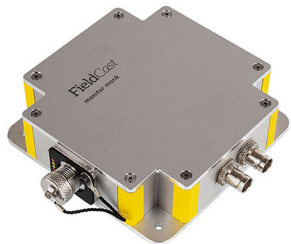

FieldCast Standalone Converters for Monitors

Monitor Monk Vesa mountable fiber to 12G SDI converter Hybrid

FieldCast Monitor Monk	co400	€895.00

FieldCast Multiplexers

- compact 1RU boxes to transport 4, 8 or 16 SDI signals over just one fiber optic strand
- offered as mux/demux pairs
- LC Duplex connection
- unidirectional from the shelf, custom channel directions on request
- customizable with Ethernet and bidirectional SDI.