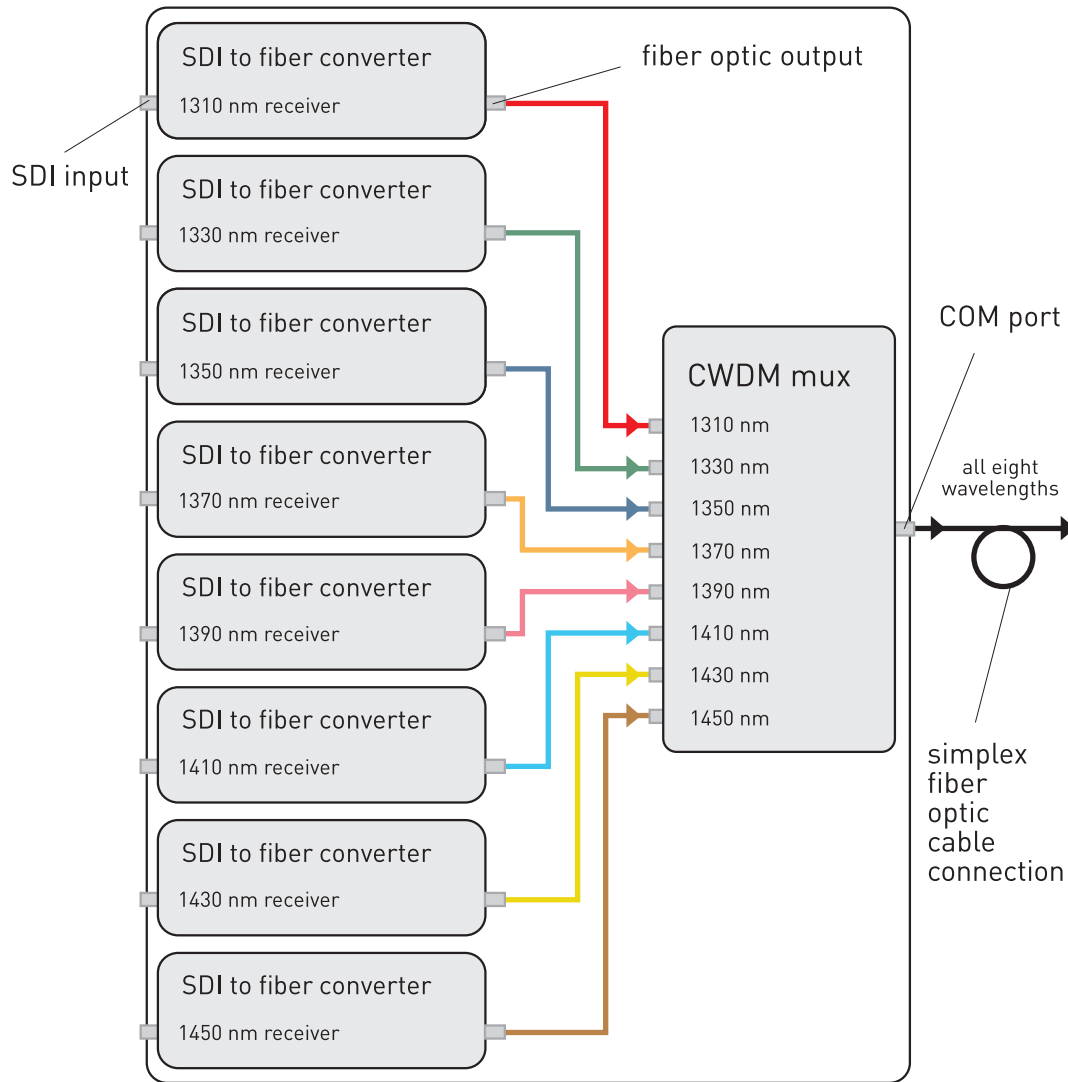

### Eight Channel SDI Multiplexer

### Eight Channel SDI Demultiplexer

- SDI multiplexer has 8 independent SDI to fiber converters; each converter has fiber optic output with individual wavelength, corresponding to one of CWDM mux input ports
- SDI demultiplexer has 8 independent fiber to SDI converters; each converter has fiber optic input with individual wavelength, corresponding to one of CWDM demux output ports

figure 13: basic setup of 8 channel SDI multiplexer and demultiplexer