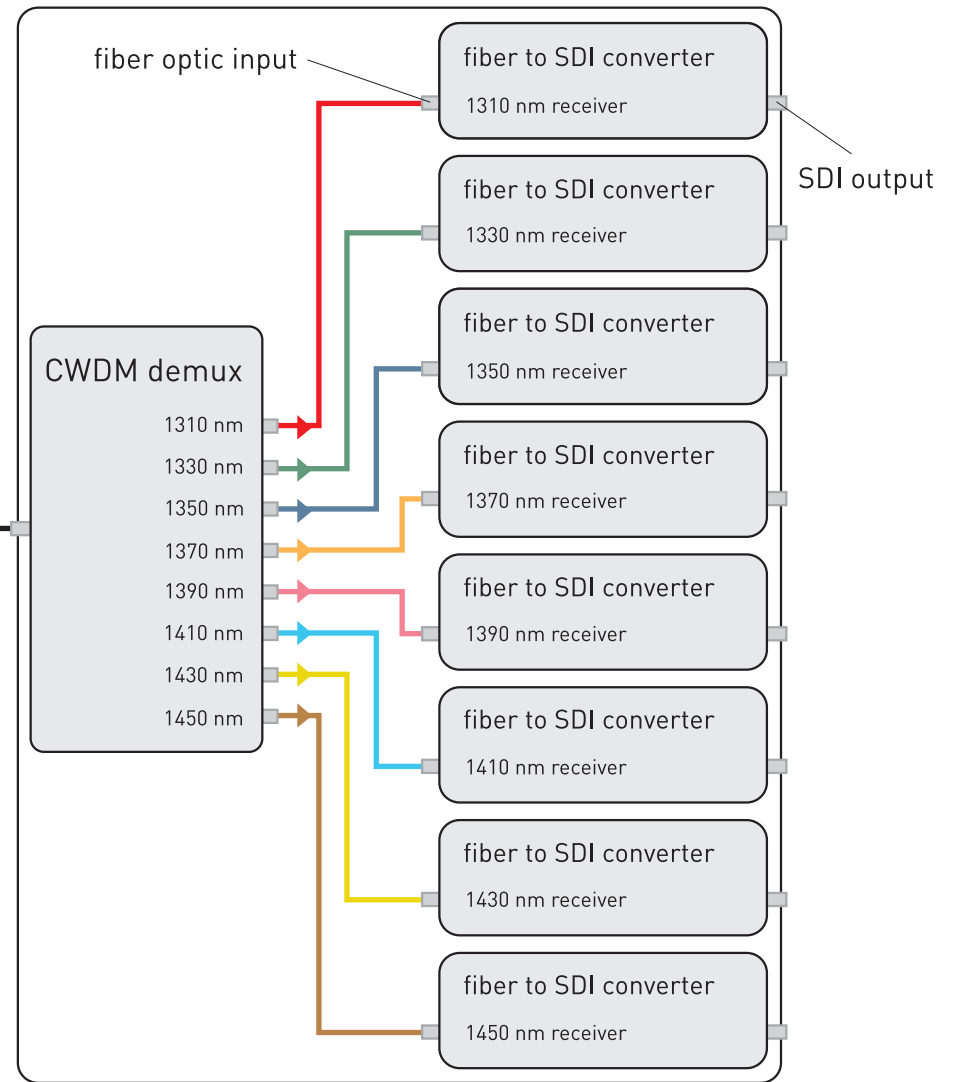

### Eight Channel SDI Multiplexer

### Eight Channel SDI Demultiplexer

- SDI multiplexer has 8 independent SDI to fiber converters; each converter has fiber optic output with individual wavelength, corresponding to one of CWDM mux input ports
- SDI demultiplexer has 8 independent fiber to SDI converters; each converter has fiber optic input with individual wavelength, corresponding to one of CWDM demux output ports

figure 13: basic setup of 8 channel SDI multiplexer and demultiplexer