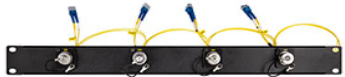

FieldCast Panel One
(panel with 4x FieldCast 2Core SM chassis connectors, for bridging 2C SM cable to 4x LC Duplex gear, such as BMD Studio Converter)

br003 € 446.00