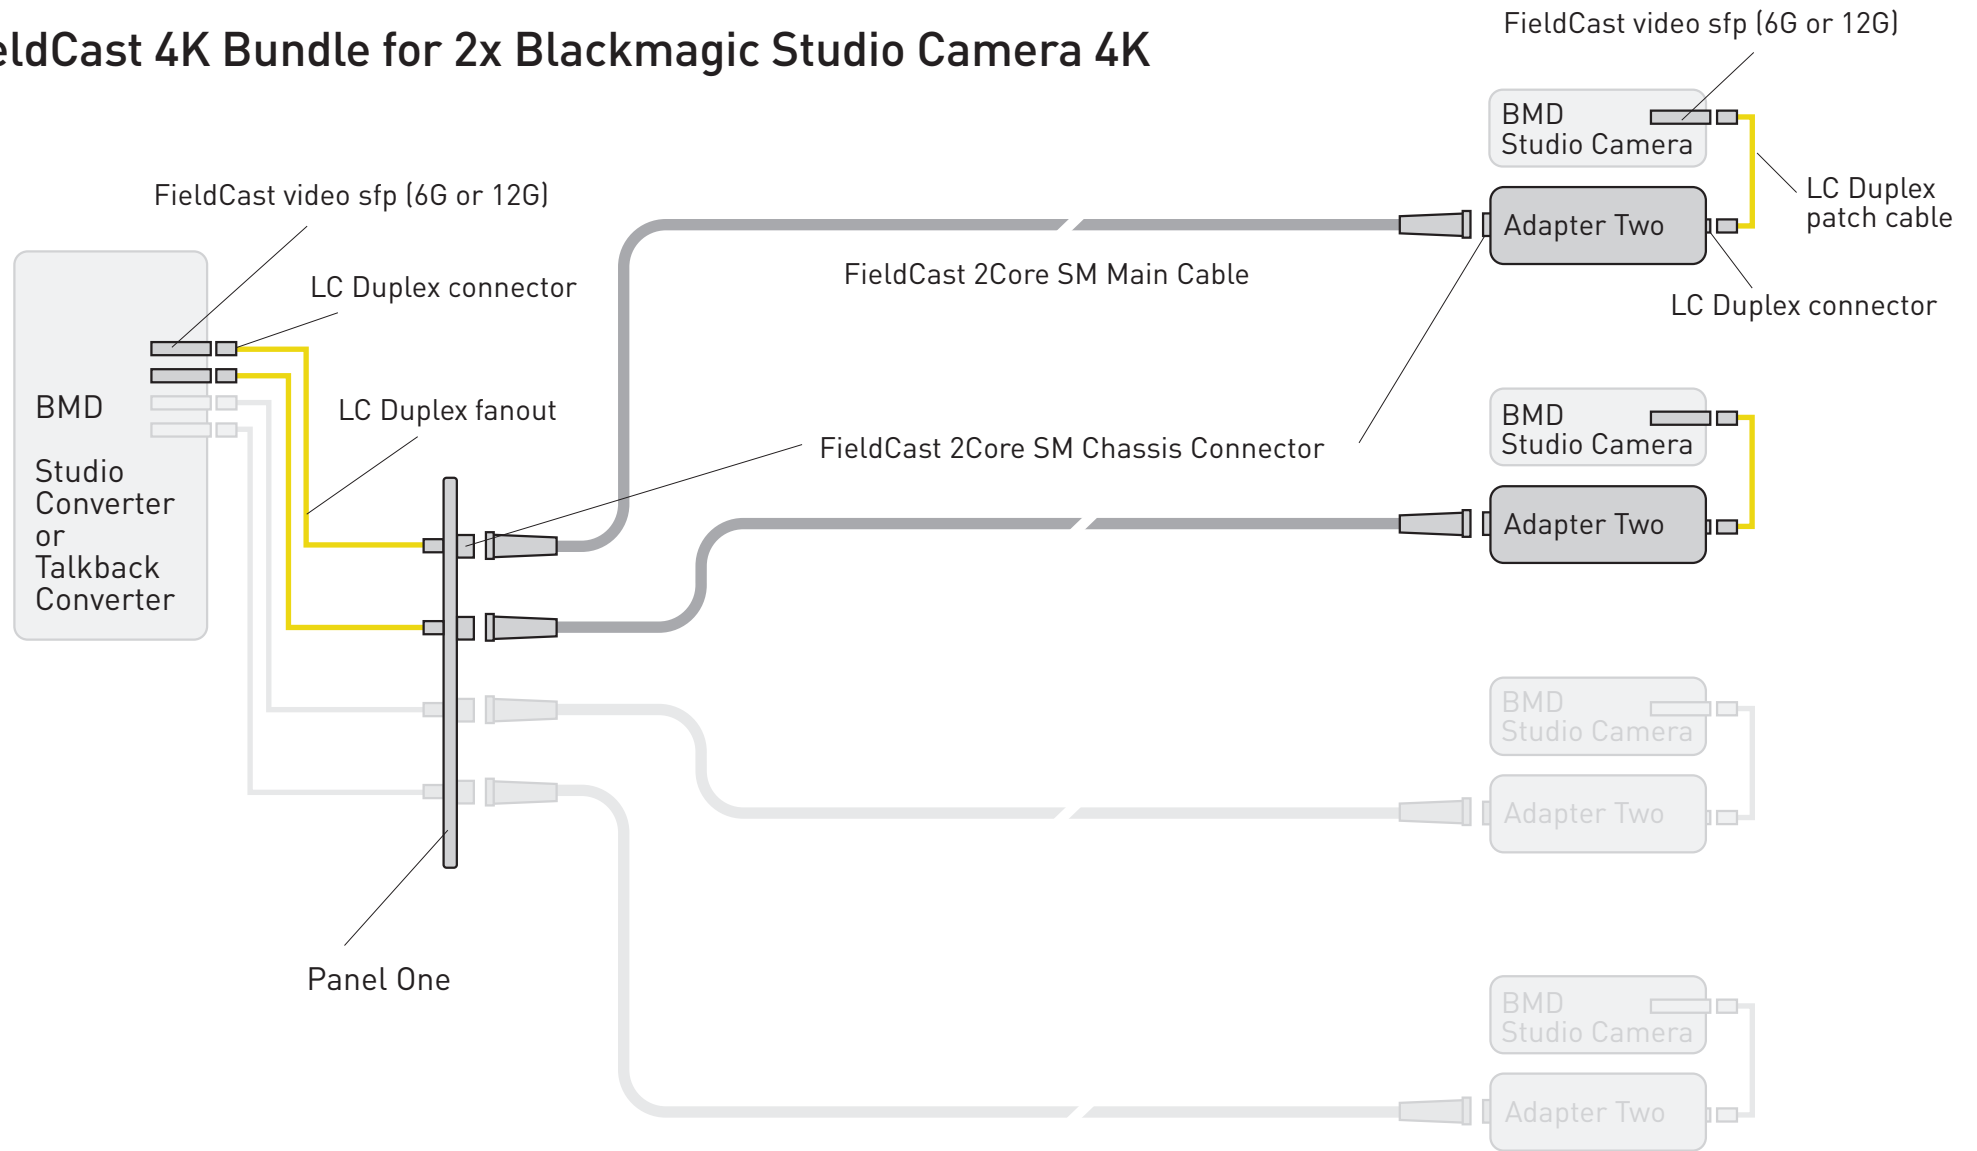

FieldCast 4K Bundle for 1x Blackmagic Studio Camera 4K

- Panel One has one 2Core SM chassis connector with 50 cm. LC Duplex fanout. It can be upgraded, up to four 2Core SM chassis connectors
- Adapter Two bridges between 2Core SM chassis connector and LC Duplex connector
- video sfp fits into sfp cage of Studio Converter, Talkback Converter and Studio Camera

FieldCast

figure 37.1: setup with panel, 1x Chassis Connector, 1x Main Cable, 1x Adapter Two and 2x (6G or 12G) video sfp

FieldCast 4K Bundle for 2x Blackmagic Studio Camera 4K

- Panel One has two 2Core SM chassis connectors with 50 cm. LC Duplex fanout
It can be upgraded, up to four 2Core SM chassis connectors
- Adapter Two bridges between 2Core SM chassis connector and LC Duplex connector
- video sfp fits into sfp cage of Studio Converter, Talkback Converter and Studio Camera

FieldCast

figure 37.2: setup with panel, 2x Chassis Connector, 2x Main Cable, 2x Adapter Two and 4x (6G or 12G) video sfp

FieldCast 4K Bundle for 3x Blackmagic Studio Camera 4K

- Panel One has three 2Core SM chassis connectors with 50 cm. LC Duplex fanout
It can be upgraded, up to four 2Core SM chassis connectors
- Adapter Two bridges between 2Core SM chassis connector and LC Duplex connector
- video sfp fits into sfp cage of Studio Converter, Talkback Converter and Studio Camera

FieldCast

figure 37.3: setup with panel, 3x Chassis Connector, 3x Main Cable, 3x Adapter Two and 6x (6G or 12G) video sfp

FieldCast 4K Bundle for 4x Blackmagic Studio Camera 4K

- Panel One has four 2Core SM chassis connectors with 50 cm. LC Duplex fanout
- Adapter Two bridges between 2Core SM chassis connector and LC Duplex connector
- video sfp fits into sfp cage of Studio Converter, Talkback Converter and Studio Camera