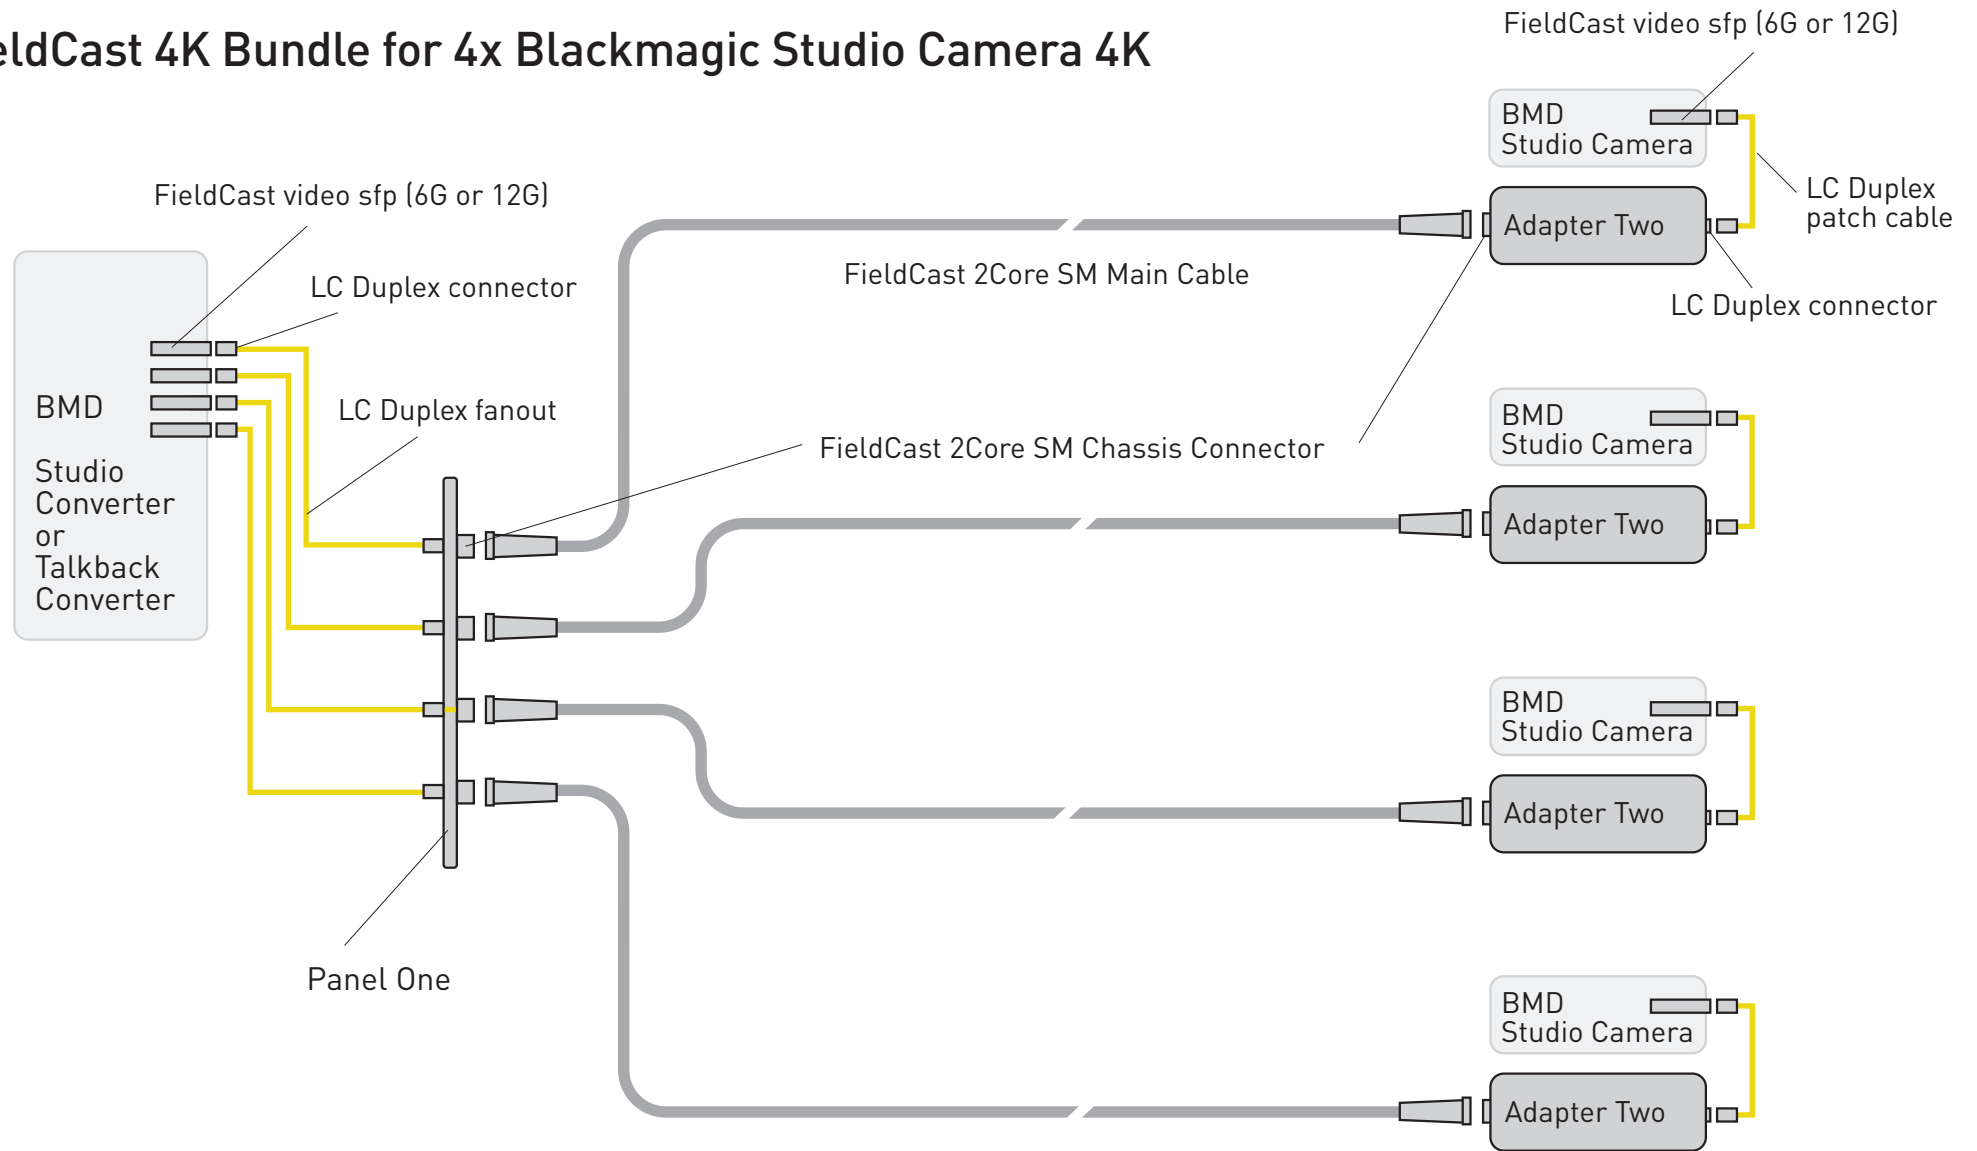

FieldCast

figure 37.1: setup with panel, 1x Chassis Connector, 1x Main Cable, 1x Adapter Two and 2x (6G or 12G) video sfp

FieldCast 4K Bundle for 2x Blackmagic Studio Camera 4K

- Panel One has two 2Core SM chassis connectors with 50 cm. LC Duplex fanout
It can be upgraded, up to four 2Core SM chassis connectors
- Adapter Two bridges between 2Core SM chassis connector and LC Duplex connector
- video sfp fits into sfp cage of Studio Converter, Talkback Converter and Studio Camera

FieldCast

figure 37.2: setup with panel, 2x Chassis Connector, 2x Main Cable, 2x Adapter Two and 4x (6G or 12G) video sfp

FieldCast 4K Bundle for 3x Blackmagic Studio Camera 4K

- Panel One has three 2Core SM chassis connectors with 50 cm. LC Duplex fanout
It can be upgraded, up to four 2Core SM chassis connectors
- Adapter Two bridges between 2Core SM chassis connector and LC Duplex connector
- video sfp fits into sfp cage of Studio Converter, Talkback Converter and Studio Camera

FieldCast

figure 37.3: setup with panel, 3x Chassis Connector, 3x Main Cable, 3x Adapter Two and 6x (6G or 12G) video sfp

FieldCast 4K Bundle for 4x Blackmagic Studio Camera 4K

- Panel One has four 2Core SM chassis connectors with 50 cm. LC Duplex fanout
- Adapter Two bridges between 2Core SM chassis connector and LC Duplex connector
- video sfp fits into sfp cage of Studio Converter, Talkback Converter and Studio Camera

FieldCast

figure 37.4: setup with panel, 4x Chassis Connector, 4x Main Cable, 4x Adapter Two and 8x (6G or 12G) video sfp