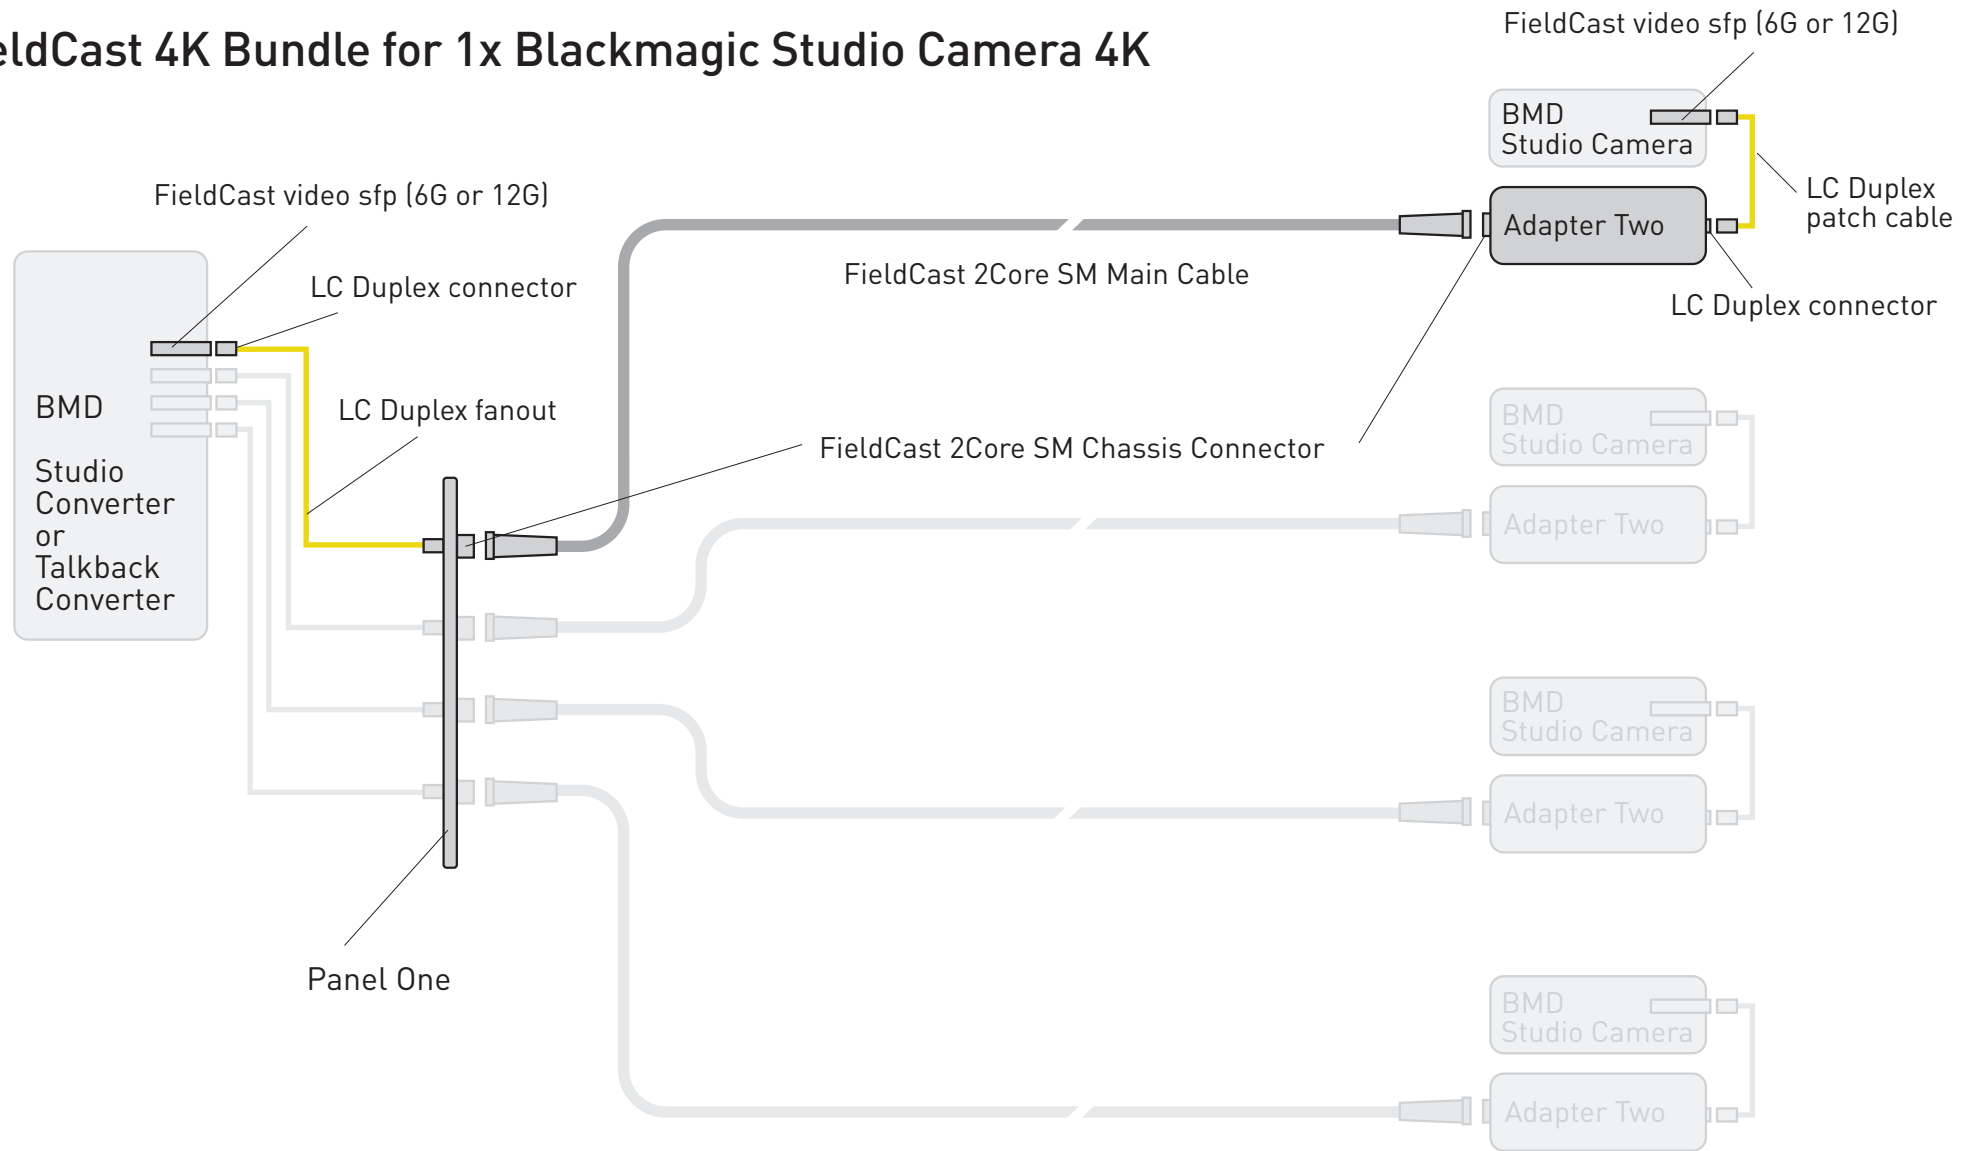

FieldCast 4K Bundle for 1x Blackmagic Studio Camera 4K

- Panel One has one 2Core SM chassis connector with 50 cm. LC Duplex fanout. It can be upgraded, up to four 2Core SM chassis connectors
- Adapter Two bridges between 2Core SM chassis connector and LC Duplex connector
- video sfp fits into sfp cage of Studio Converter, Talkback Converter and Studio Camera

FieldCast

figure 37.1: setup with panel, 1x Chassis Connector, 1x Main Cable, 1x Adapter Two and 2x (6G or 12G) video sfp

FieldCast 4K Bundle for 2x Blackmagic Studio Camera 4K

- Panel One has two 2Core SM chassis connectors with 50 cm. LC Duplex fanout
It can be upgraded, up to four 2Core SM chassis connectors
- Adapter Two bridges between 2Core SM chassis connector and LC Duplex connector
- video sfp fits into sfp cage of Studio Converter, Talkback Converter and Studio Camera

FieldCast

figure 37.2: setup with panel, 2x Chassis Connector, 2x Main Cable, 2x Adapter Two and 4x (6G or 12G) video sfp

FieldCast 4K Bundle for 3x Blackmagic Studio Camera 4K

- Panel One has three 2Core SM chassis connectors with 50 cm. LC Duplex fanout
It can be upgraded, up to four 2Core SM chassis connectors
- Adapter Two bridges between 2Core SM chassis connector and LC Duplex connector
- video sfp fits into sfp cage of Studio Converter, Talkback Converter and Studio Camera

FieldCast

figure 37.3: setup with panel, 3x Chassis Connector, 3x Main Cable, 3x Adapter Two and 6x (6G or 12G) video sfp

FieldCast 4K Bundle for 4x Blackmagic Studio Camera 4K

- Panel One has four 2Core SM chassis connectors with 50 cm. LC Duplex fanout
- Adapter Two bridges between 2Core SM chassis connector and LC Duplex connector
- video sfp fits into sfp cage of Studio Converter, Talkback Converter and Studio Camera