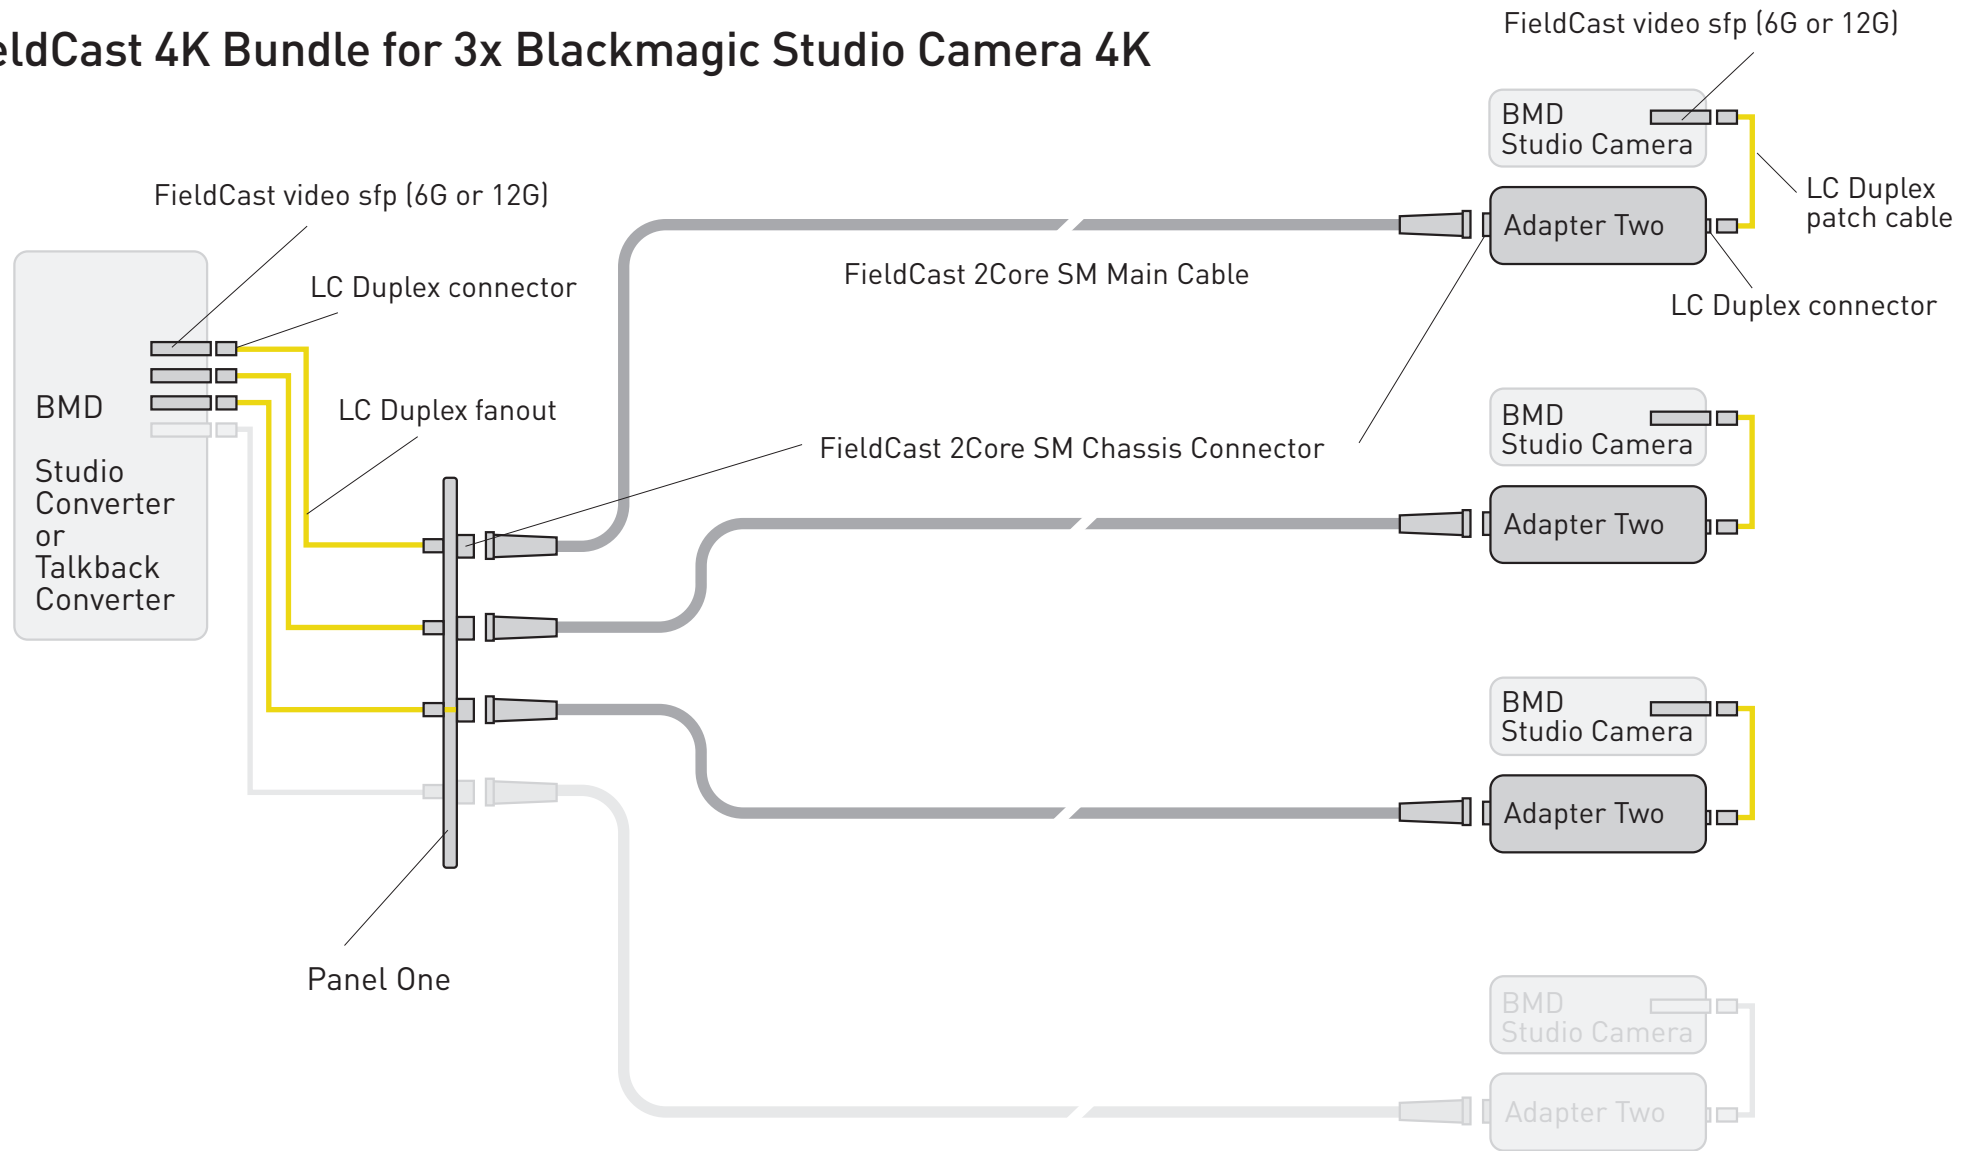

FieldCast 4K Bundle for 1x Blackmagic Studio Camera 4K

- Panel One has one 2Core SM chassis connector with 50 cm. LC Duplex fanout. It can be upgraded, up to four 2Core SM chassis connectors
- Adapter Two bridges between 2Core SM chassis connector and LC Duplex connector
- video sfp fits into sfp cage of Studio Converter, Talkback Converter and Studio Camera

FieldCast

figure 37.1: setup with panel, 1x Chassis Connector, 1x Main Cable, 1x Adapter Two and 2x (6G or 12G) video sfp

FieldCast 4K Bundle for 2x Blackmagic Studio Camera 4K

- Panel One has two 2Core SM chassis connectors with 50 cm. LC Duplex fanout
It can be upgraded, up to four 2Core SM chassis connectors
- Adapter Two bridges between 2Core SM chassis connector and LC Duplex connector
- video sfp fits into sfp cage of Studio Converter, Talkback Converter and Studio Camera

FieldCast

figure 37.2: setup with panel, 2x Chassis Connector, 2x Main Cable, 2x Adapter Two and 4x (6G or 12G) video sfp

FieldCast 4K Bundle for 3x Blackmagic Studio Camera 4K

- Panel One has three 2Core SM chassis connectors with 50 cm. LC Duplex fanout
It can be upgraded, up to four 2Core SM chassis connectors
- Adapter Two bridges between 2Core SM chassis connector and LC Duplex connector
- video sfp fits into sfp cage of Studio Converter, Talkback Converter and Studio Camera

FieldCast

figure 37.3: setup with panel, 3x Chassis Connector, 3x Main Cable, 3x Adapter Two and 6x (6G or 12G) video sfp

FieldCast 4K Bundle for 4x Blackmagic Studio Camera 4K

- Panel One has four 2Core SM chassis connectors with 50 cm. LC Duplex fanout
- Adapter Two bridges between 2Core SM chassis connector and LC Duplex connector
- video sfp fits into sfp cage of Studio Converter, Talkback Converter and Studio Camera