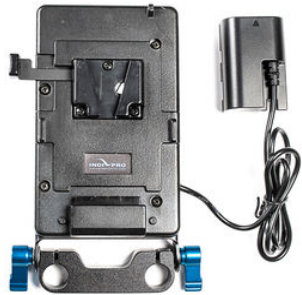

NP-F (L-Series) Li-Ion Battery Chargers

Indipro NP-F Series Single Battery Charger	ip040	INPFSC1	€18.00
Indipro NP-F Series Dual Battery Charger	ip041	INPFDC2	€27.00

Battery Adapter Plates

V-Mount Battery Adapter Plates

V-Mount Battery Adapter Plate for Blackmagic URSA (G1/G2)	ip101	BMUVP	€88.00
V-Mount Battery Plate with Multiple Output Ports and 15mm Rod Adapter	ip150	VMPLMO	€132.00
Indipro V-Mount Multi-Output Plate w/ 15mm Rod Mount for RED KOMODO	ip151	VMORDK	€176.00
Indipro V-Mount Plate w/ 15mm Rod Mount for RED KOMODO (Dual D-Tap Outputs)	ip152	VMRDK	€150.00
Universal V-Mount Battery Belt w/ 5-way D-Tap Output	ip153	VMBB1	€123.00
V-Mount Battery Plate with 15mm Rod Mount with Coiled Cable for BMPCC 4K/6K (18-40")	ip154	VMCB46K	€132.00
V-Mount Nitro Battery Adapter Plate to Sony PXW-FX9 XDCAM 6K Full-Frame Cameras	ip155	PDVFX9S	€396.00
Dual V-Mount Battery Belt w/ 10-way D-Tap Outputs	ip156	DVMBB3	€176.00
V-Mount Battery Adapter Plate with LEMO Type Cable for Canon C300 Mark II w/ 15mm Rod System (24")	ip102	CPV300	€210.00
V-Mount to Gold-Mount Battery Plate Converter	ip157	V2GPL1	€88.00
V-Mount Battery Adapter Plate to Sony PXW-FX9 XDCAM 6K Full-Frame Camera	ip136	PDVFX9	€264.00
V-Mount Battery Adapter Plate to Panasonic DMW-BLJ31 Type Dummy Battery (24")	ip137	PDVS1H	€157.00
V-Mount Battery Adapter Plate with 4-Pin Neutrik XLR Connector w/ 15mm Rod System (24")	ip138	PDV4XLR	€132.00
V-Mount Battery Adapter Plate for Blackmagic 4K Cinema Camera w/ 15mm Rod System (24")	ip158	PDVBM4K	€132.00
V-Mount Battery Adapter Plate for RED Epic/Scarlet Cameras (8")	ip104	PDVRES	€176.00
V-Mount Battery Adapter Plate for Blackmagic Pocket Cinema Camera 4K/ 6K w/ 15mm Rod System (16")	ip106	VMBP4K	€132.00
V-Mount Battery Adapter Plate with D-Tap Output and 15mm Rod System	ip107	VMP15MM	€114.00
V-Mount Battery Adapter Plate with D-Tap Output and 15mm Rod System	ip108	PD1085	€176.00
V-Mount Battery Adapter Plate with Sony NP-FW50 Type Dummy Battery w/ 15mm Rod System (24")	ip109	PDVA7	€132.00
V-Mount Battery Adapter Plate with Canon LP-E6 Type Dummy Battery w/ 15mm Rod System (24")	ip110	PDVC24	€132.00
V-Mount Battery Adapter Plate with Panasonic DMW-BLF19 Type Dummy Battery (24")	ip111	PDVGH45	€132.00
V-Mount Battery Adapter Plate with Nikon EN-EL15 Type Dummy Battery w/ 15mm Rod System (24")	ip159	PDVVK86	€132.00
V-Mount Battery Adapter Plate with Sony L-Series Type Dummy Battery w/ 15mm Rod System (24")	ip160	VMSNYL	€132.00
V-Mount Battery Adapter Plate with Sony NP-FZ100 Type Dummy Battery w/ 15mm Rod System (24")	ip112	PDVSA3	€136.00
V-Mount Battery Adapter Plates & D-Tap Cable Set for Atomos Sumo (20-36")	ip161	VMSUMO1	€132.00
Ultra Mini V-Mount Adapter Plate w/ 15mm Rod Clamp	ip162	VMASP15	€70.00